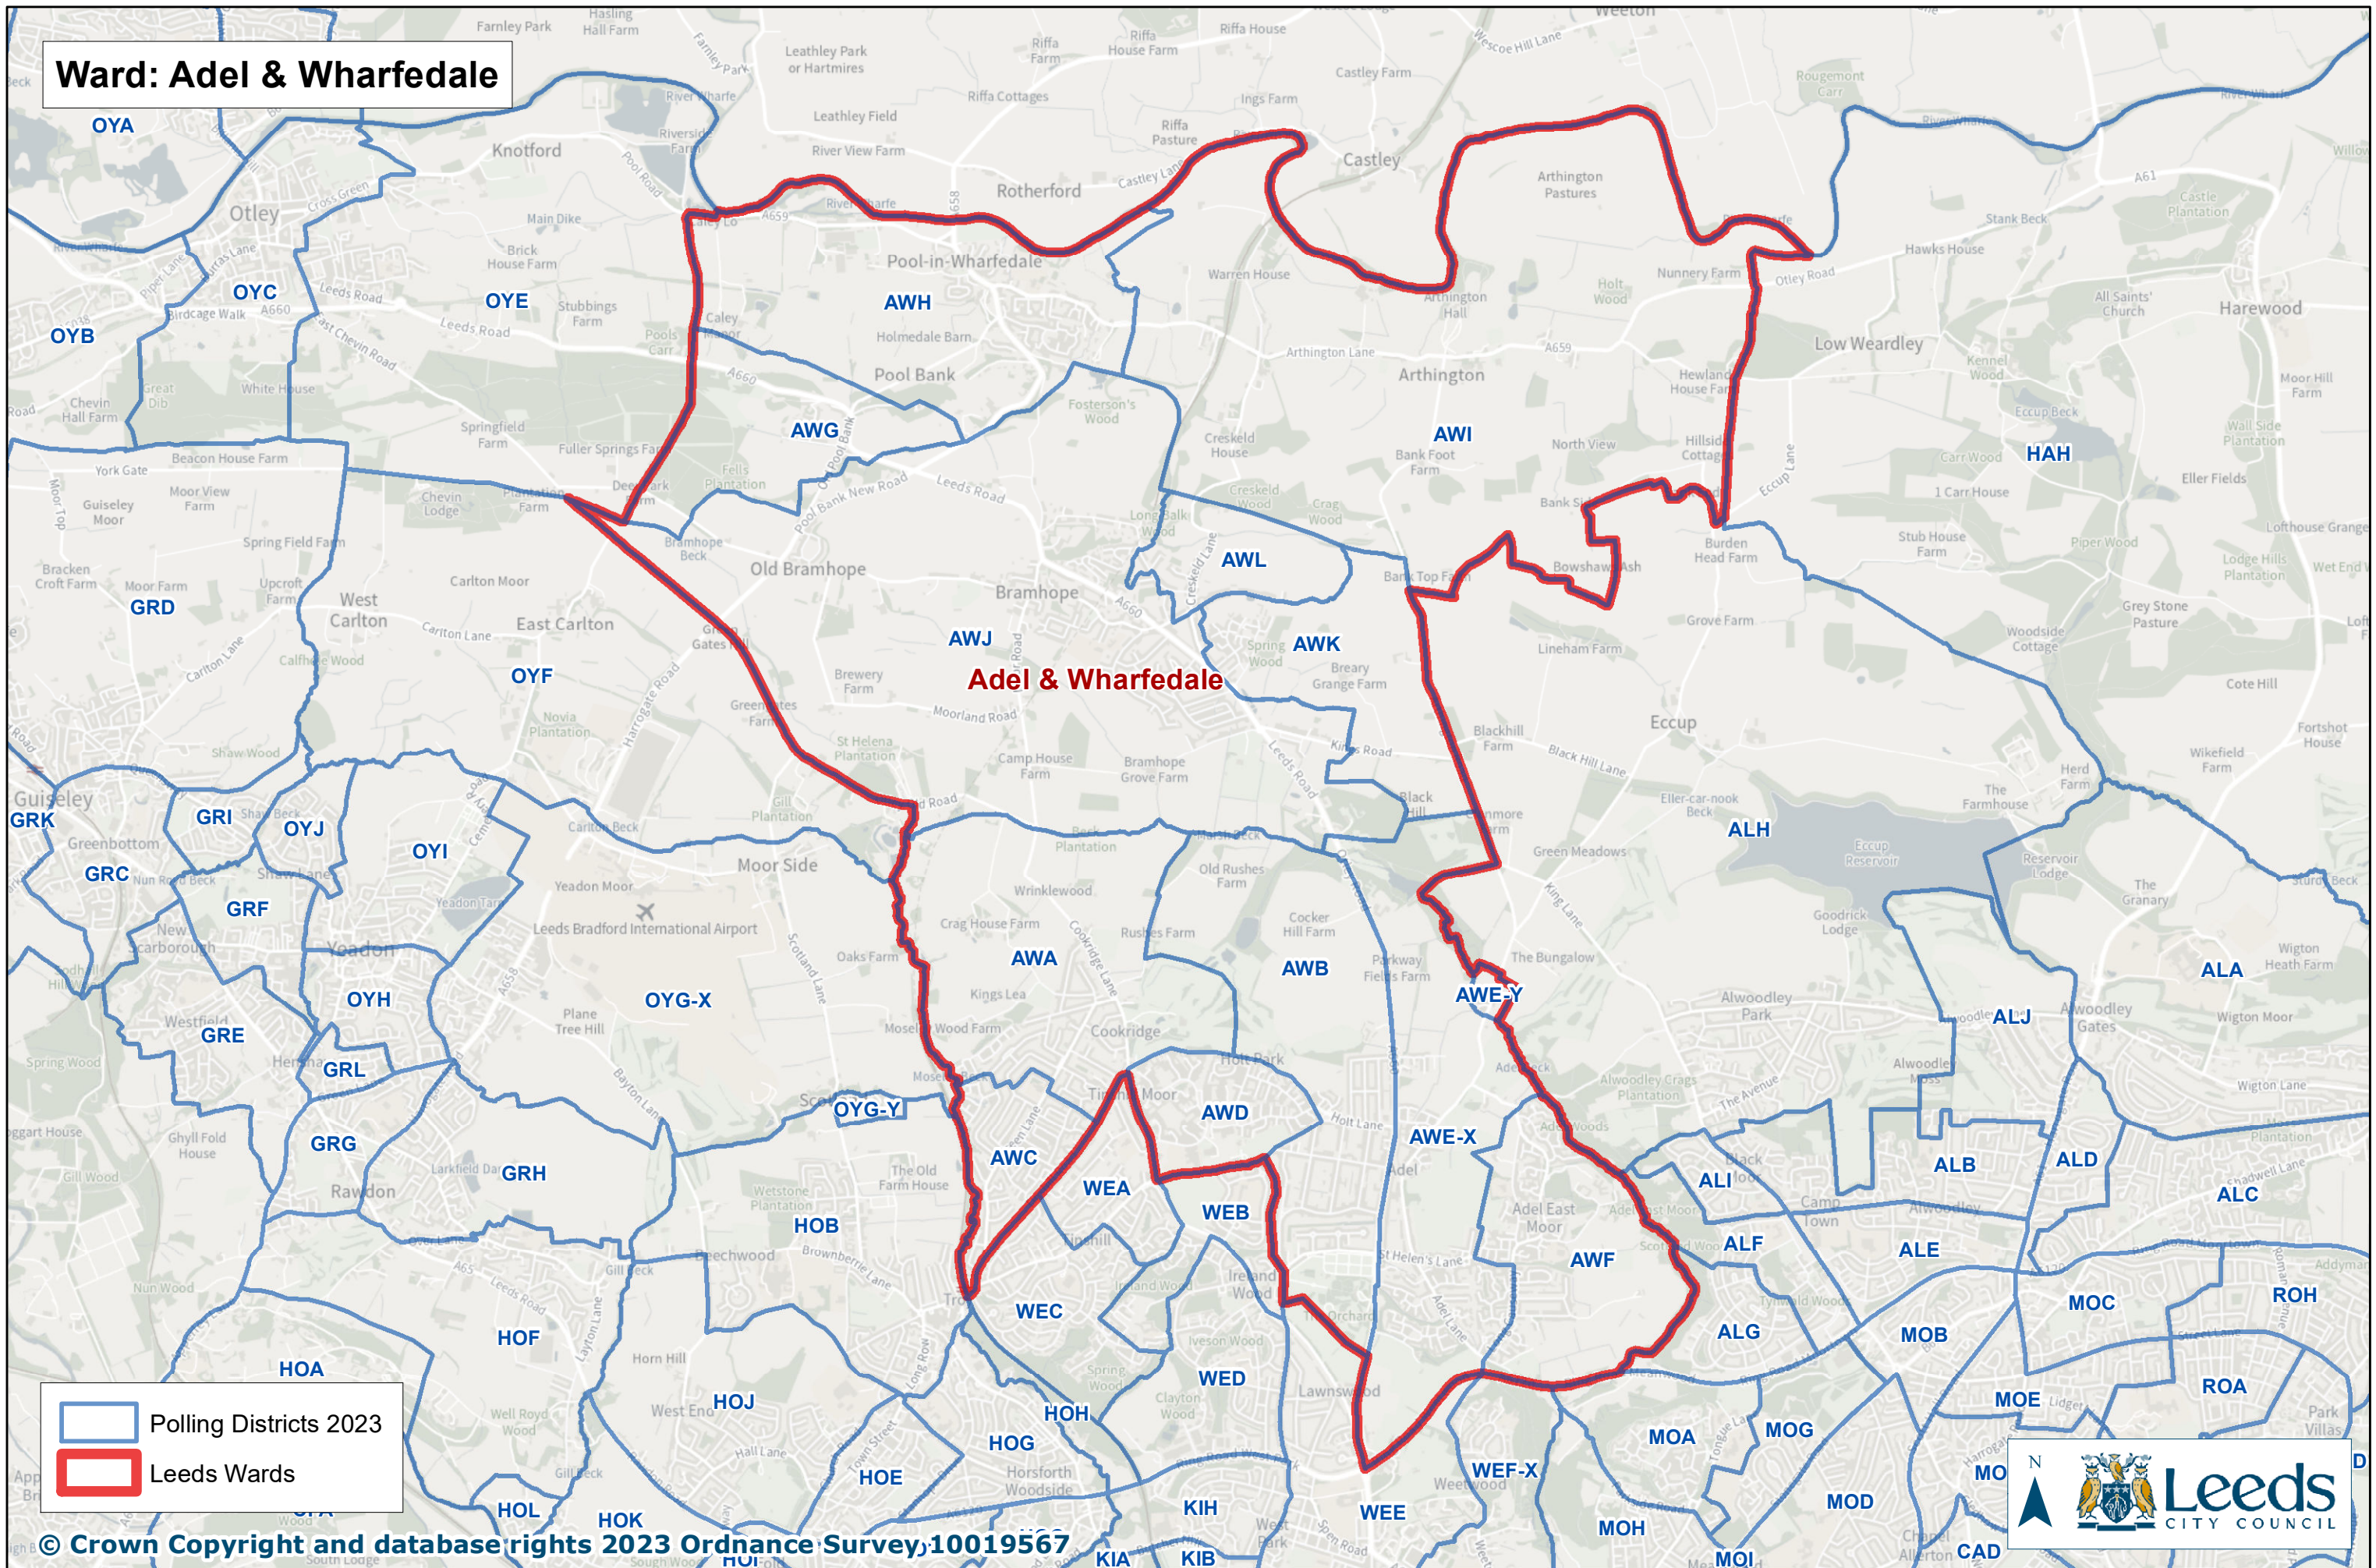

Ward: Adel & Wharfedale

Legend:
Blue outline: Polling Districts 2023
Red outline: Leeds Wards

© Crown Copyright and database rights 2023 Ordnance Survey 10019567

PRODUCED BY CITY DEVELOPMENT, LOCATION INTELLIGENCE TEAM, LEEDS CITY COUNCIL Date: 18/10/2023 Created by: NF

Document Path: L:\FPI\GIS Team\03LCC\Electoral Services\Polling District Review 2023\Polling District Review 2023.mxd